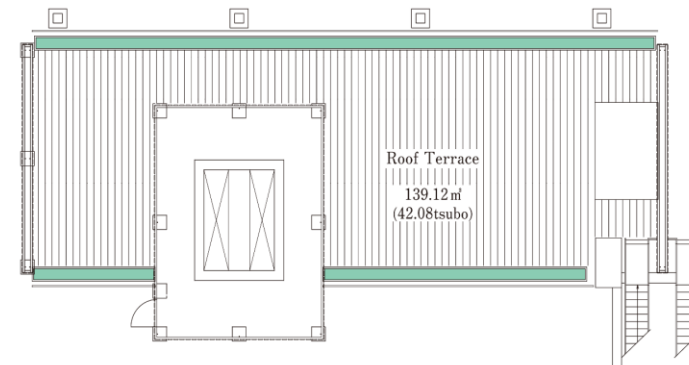

Name of premises **LA TOUR YOYOGIUEHARA #B-402**

Type **Apartment**

Address **3-28-1, Uehara, Shibuya-Ku, Tokyo**

Transportation **4 min. to Higashikitazawa sta. Odakyu Line**
6 min. to Yoyogiuehara sta. Chiyoda/Odakyu Line

Rent **1,861,000 yen**

Deposit **3 months**

Key money **0 months**

Room type **5 bed rooms**

Floor space **271.6m²**

Completion **2003**

Parking **59,400 yen**

Appliances **A/C, BS, CS, internet, washer, dryer, refrigerator, dish washer**

Availability **negotiable**

Others **3 years fixed term contract**
Depreciation fee 1 month
Fitness room

PECS CO., Ltd.

TEL : 3423-3330 FAX : 3423-0555

Tokyo Governor License N. (7) 63250

Mikawadai Heights 1F, roppongi 4-3-6, Minato-ku , Tokyo 106-0032