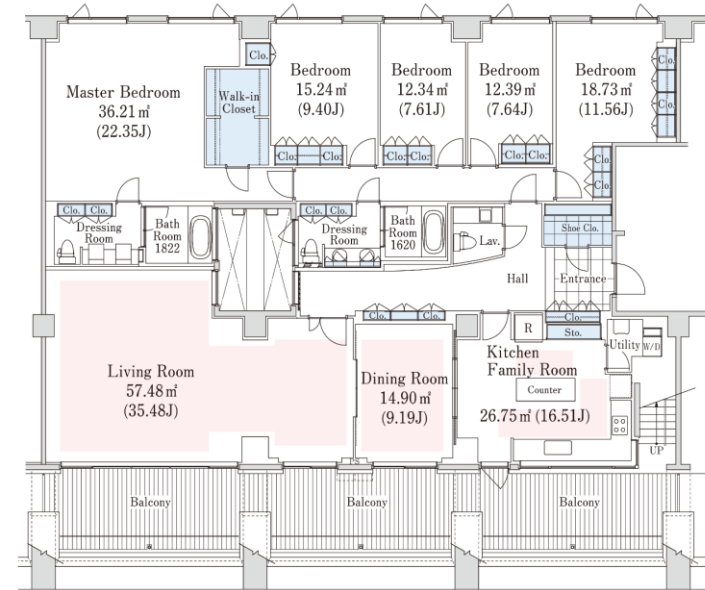

Name of premises **LA TOUR YOYOGIUEHARA #B-402**

Type **Apartment**

Address **3-28-1, Uehara, Shibuya-Ku, Tokyo**

Transportation **4 min. to Higashikitazawa sta. Odakyu Line**
6 min. to Yoyogiuehara sta. Chiyoda/Odakyu Line

Rent **1,861,000 yen**

Deposit **3 months**

Key money **0 months**

Room type **5 bed rooms**

Floor space **271.6m²**

Completion **2003**

Parking **59,400 yen**

Appliances **A/C, BS, CS, internet, washer, dryer, refrigerator, dish washer**

Availability **negotiable**

Others **3 years fixed term contract**
Depreciation fee 1 month
Fitness room

PECS CO., Ltd.

TEL : 3423-3330 FAX : 3423-0555

Tokyo Governor License N. (7) 63250

Mikawadai Heights 1F, roppongi 4-3-6, Minato-ku , Tokyo 106-0032